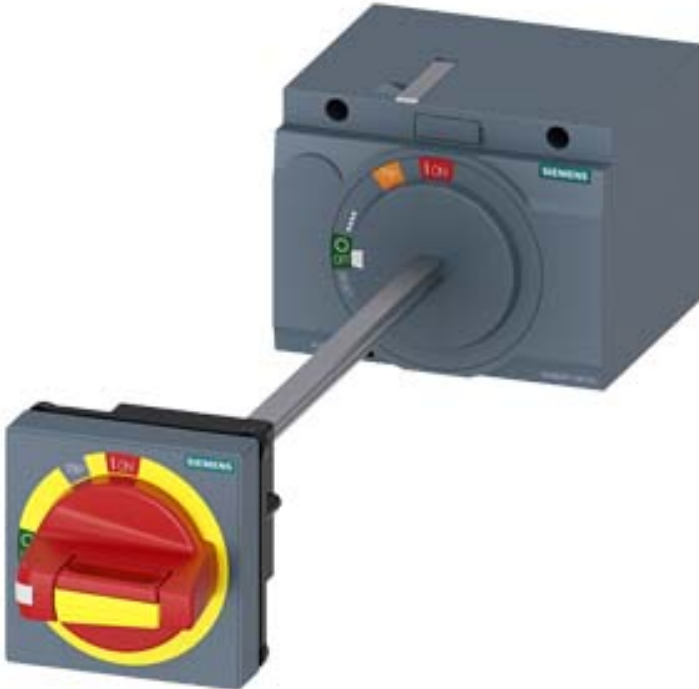

DOOR MOUNTED ROTARY OPERATOR  
EMERGENCY-STOP IEC IP65 WITH DOOR  
INTERLOCKING ACCESSORY FOR 3VA2 100/160/250

Model		
product brand name		SETRON
Design of handle		red-yellow
Design of the door lock system		Door interlocking
Protection class IP		IP65
Product details		
Product component / axis extension		Yes
Product feature / lockable		Yes
Accessories		
accessories		Door-coupling rotary operating mechanisms
Height	mm	80
Net weight	g	634